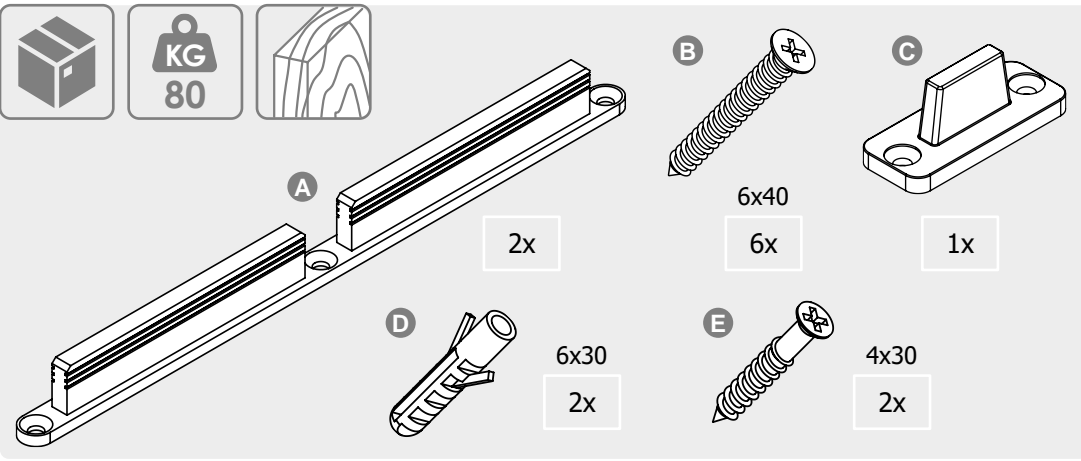

# SCHIEBETÜRSYSTEM X80 Holz - Zubehör Set / sliding door system X80 wood - Accessories set

- BH = Bohrhöhe / drilling level
- GH = Gesamthöhe / total height
- TH = Türhöhe / door height
- TB = Türbreite / door width
- LDH = Lichte Durchgangshöhe / pass line height
- LDB = Lichte Durchgangsbreite / pass line width

Überstand: 30mm empfohlen  
overlap: 30mm recommended