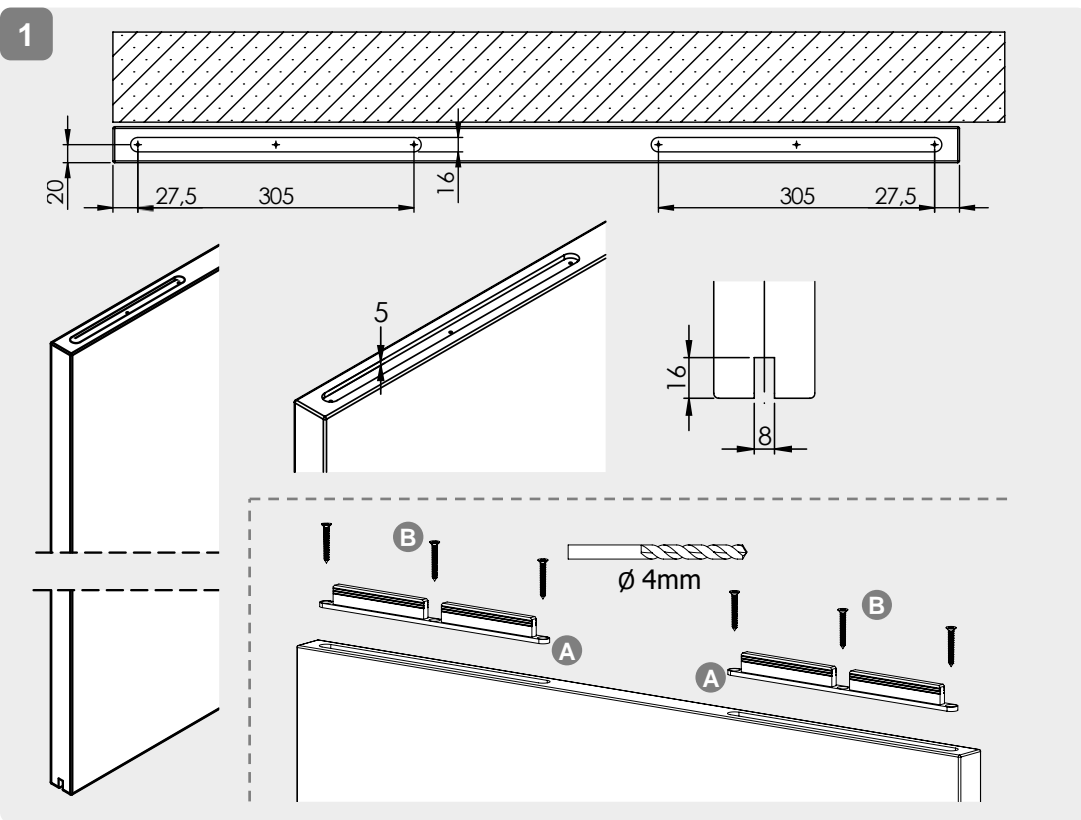

# SCHIEBETÜRSYSTEM X80 Holz - Zubehör Set / sliding door system X80 wood - Accessories set

- BH = Bohrhöhe / drilling level
- GH = Gesamthöhe / total height
- TH = Türhöhe / door height
- TB = Türbreite / door width
- LDH = Lichte Durchgangshöhe / pass line height
- LDB = Lichte Durchgangsbreite / pass line width

Überstand: 30mm empfohlen  
overlap: 30mm recommended