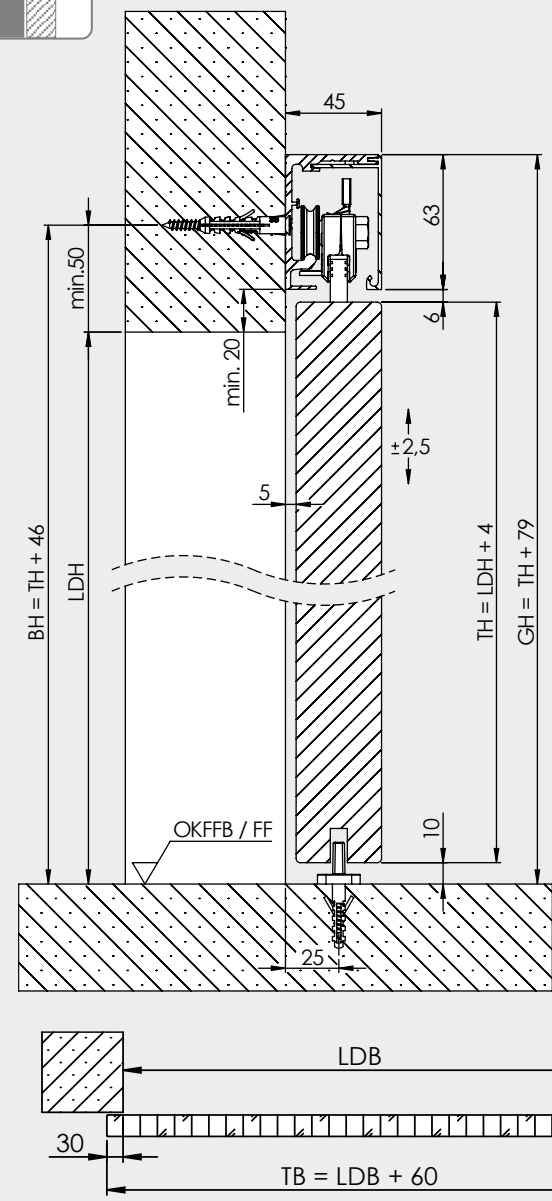

# SCHIEBETÜRSYSTEM X80 Holz - Zubehör Set / sliding door system X80 wood - Accessories set

- BH = Bohrhöhe / drilling level
- GH = Gesamthöhe / total height
- TH = Türhöhe / door height
- TB = Türbreite / door width
- LDH = Lichte Durchgangshöhe / pass line height
- LDB = Lichte Durchgangsbreite / pass line width

Überstand: 30mm empfohlen  
overlap: 30mm recommended