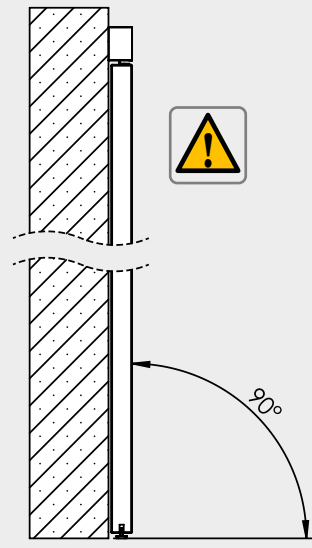

# SCHIEBETÜRSYSTEM X80 Holz - Zubehör Set / sliding door system X80 wood - Accessories set

- BH = Bohrhöhe / drilling level
- GH = Gesamthöhe / total height
- TH = Türhöhe / door height
- TB = Türbreite / door width
- LDH = Lichte Durchgangshöhe / pass line height
- LDB = Lichte Durchgangsbreite / pass line width

Überstand: 30mm empfohlen  
overlap: 30mm recommended