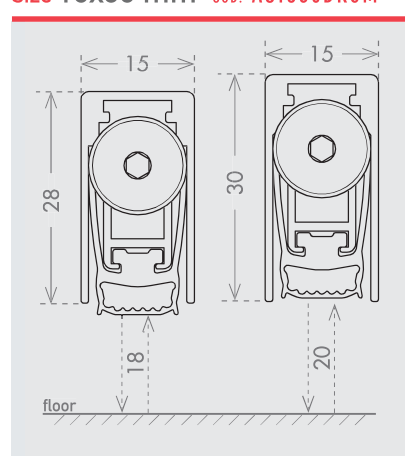

DROP 20 MAXI

cod. CE1530DR6

cod. CE1528DR6

boxes of: 35 pieces

EN A top range product, fire resistant up to 120 minutes (certified), with 52dB of noise reduction, 20 mm of maximum drop and three different fixing systems. Available with a profile of 28 mm or 30 mm height, this product can be combined with a wide range of accessories, for both two leaf doors and pivoting doors.

Lengths	330	430	≥530
Trimming	50	135	150

certification

File nr. R39141

application

TIMBER DOOR

SECURITY DOOR

FIRE DOOR

plunger type

size 15x28 mm cod. AS1528DR6M

size 15x30 mm cod. AS1530DR6M

seals

52 dB Rw
IFT Cert. n. PB Z03-G03-04-en-01
PB04

SIL

120 min.
APPLUS Cert. n. 20/22763-1240

IFT Cert. n. 19-003584-PR01
PB-C05-14-de-01

200.000 cycles
IFT Cert. n. 18-00741-PR02
PB-C05 03-de-01