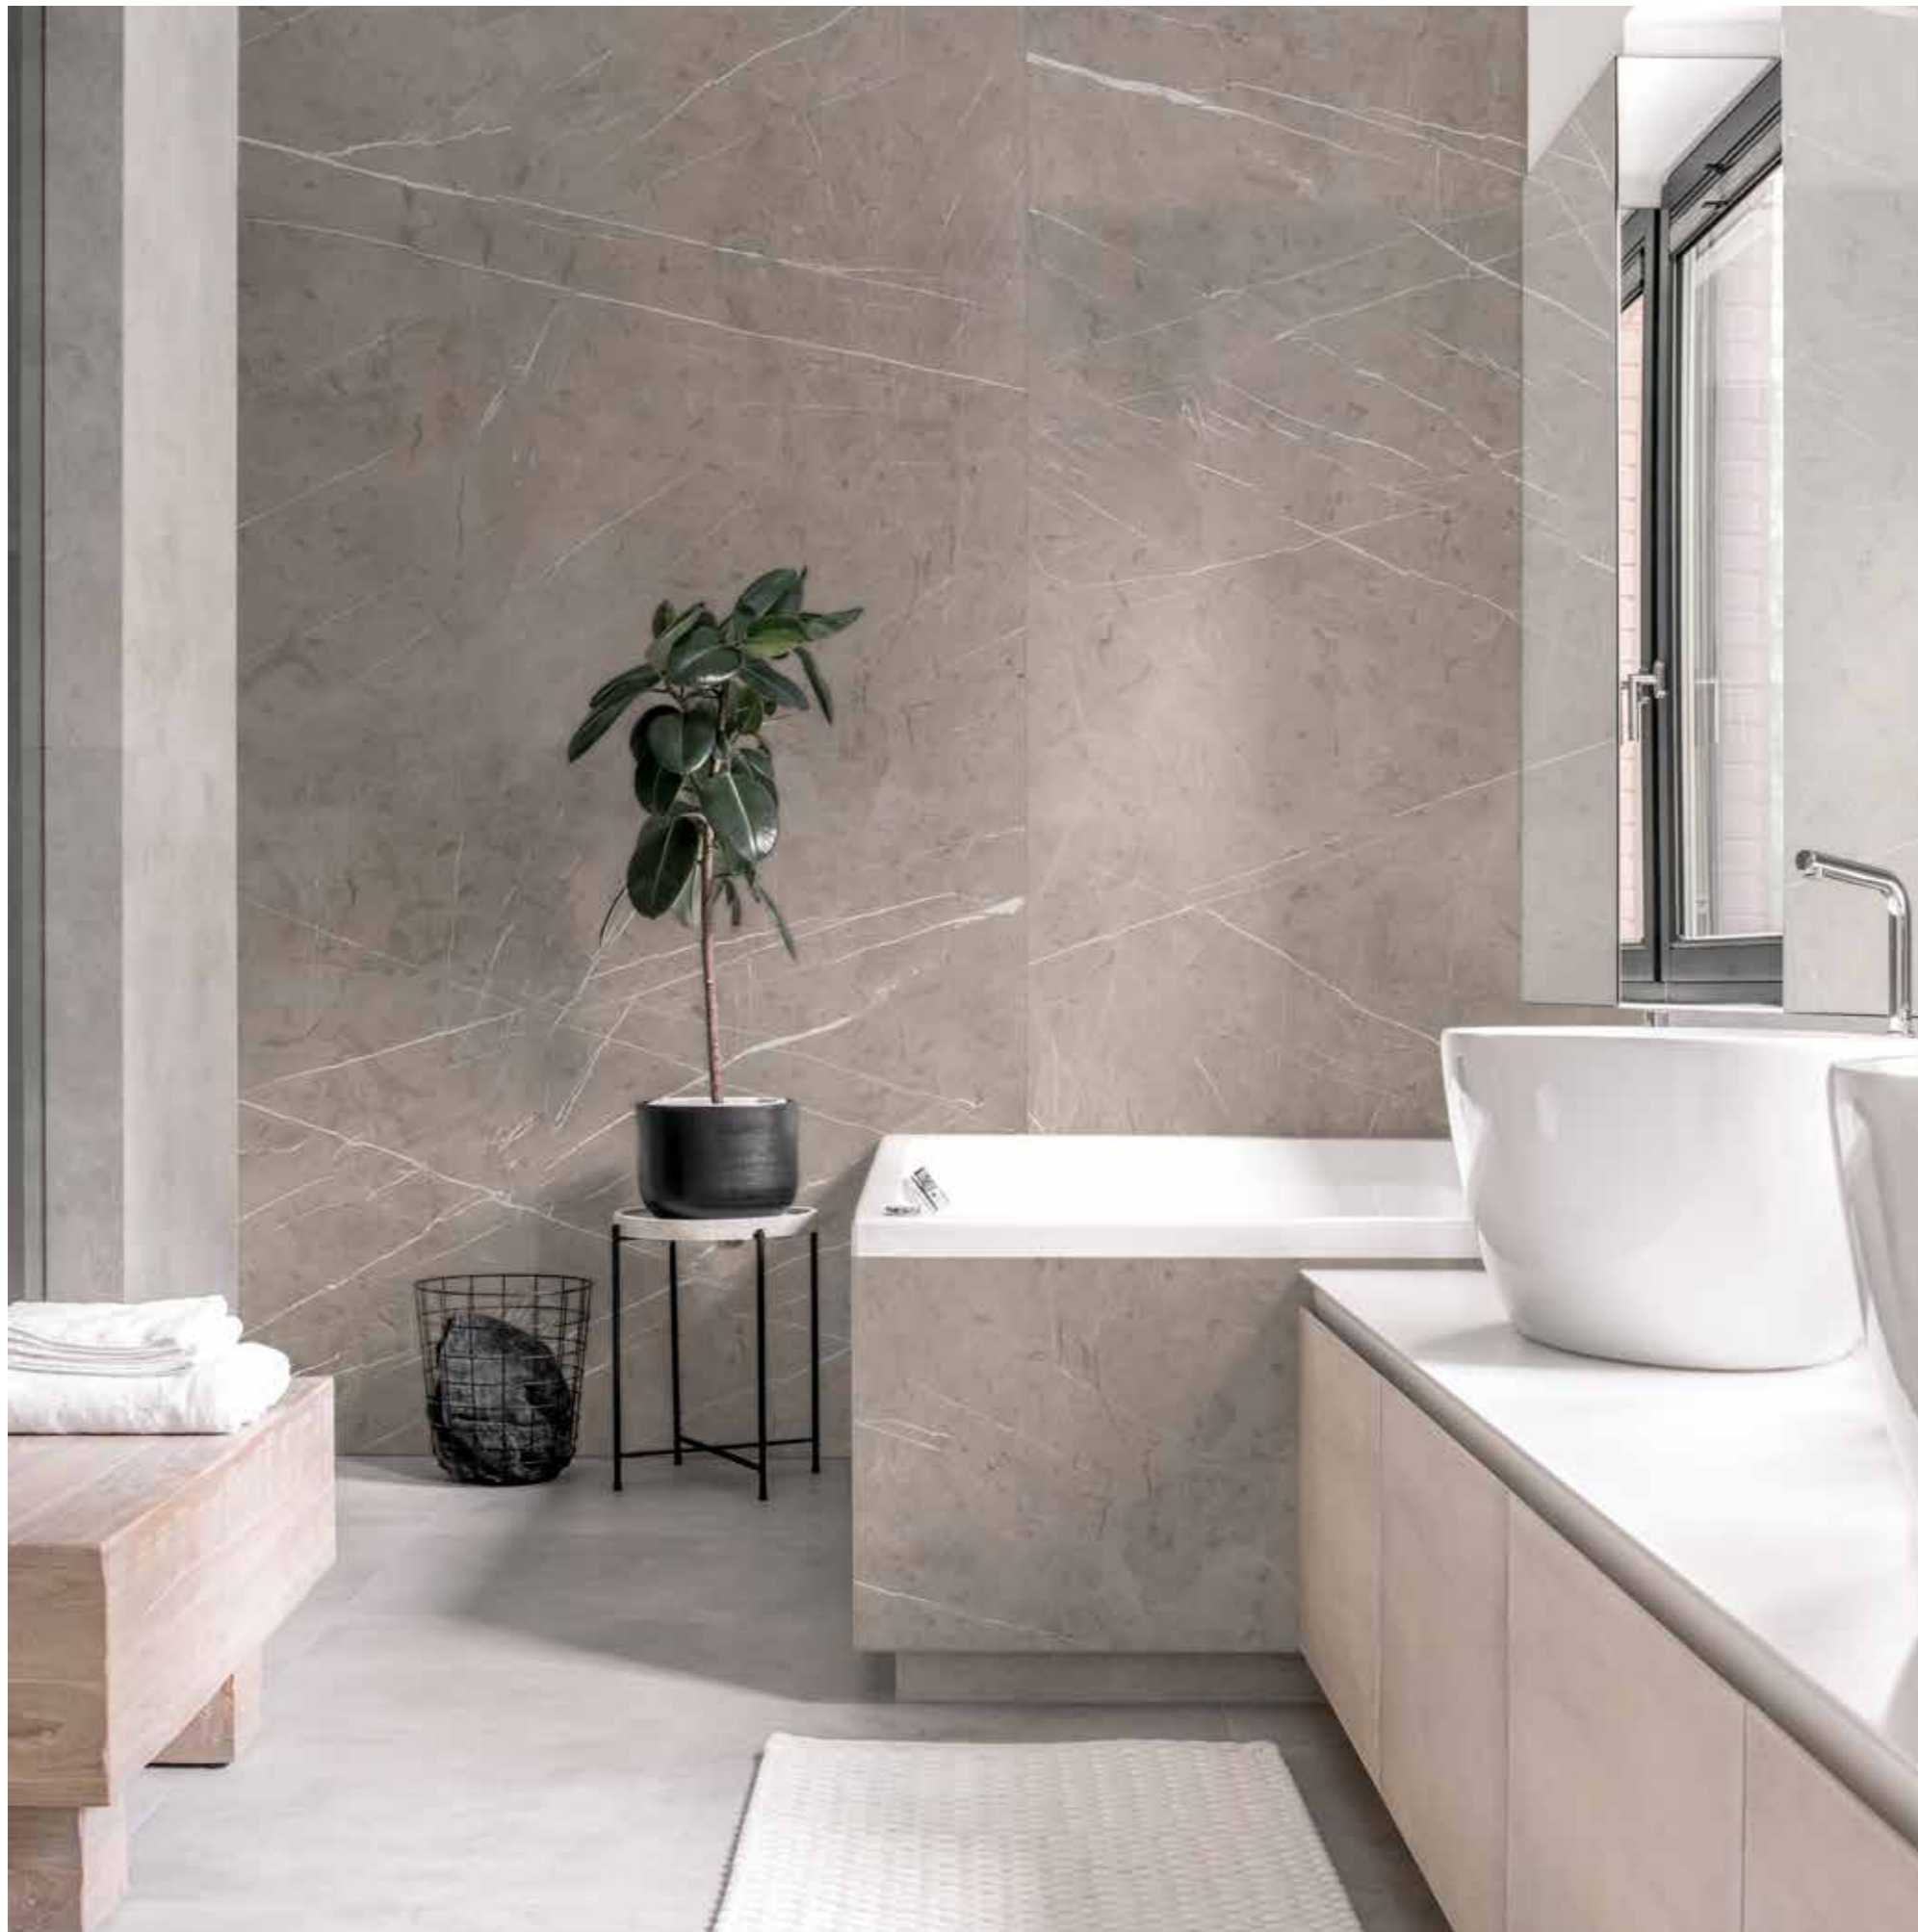

K024

Beige Pietra Marble

Peetah texture,
2800 x 1230 x 4 mm

3 faces per design