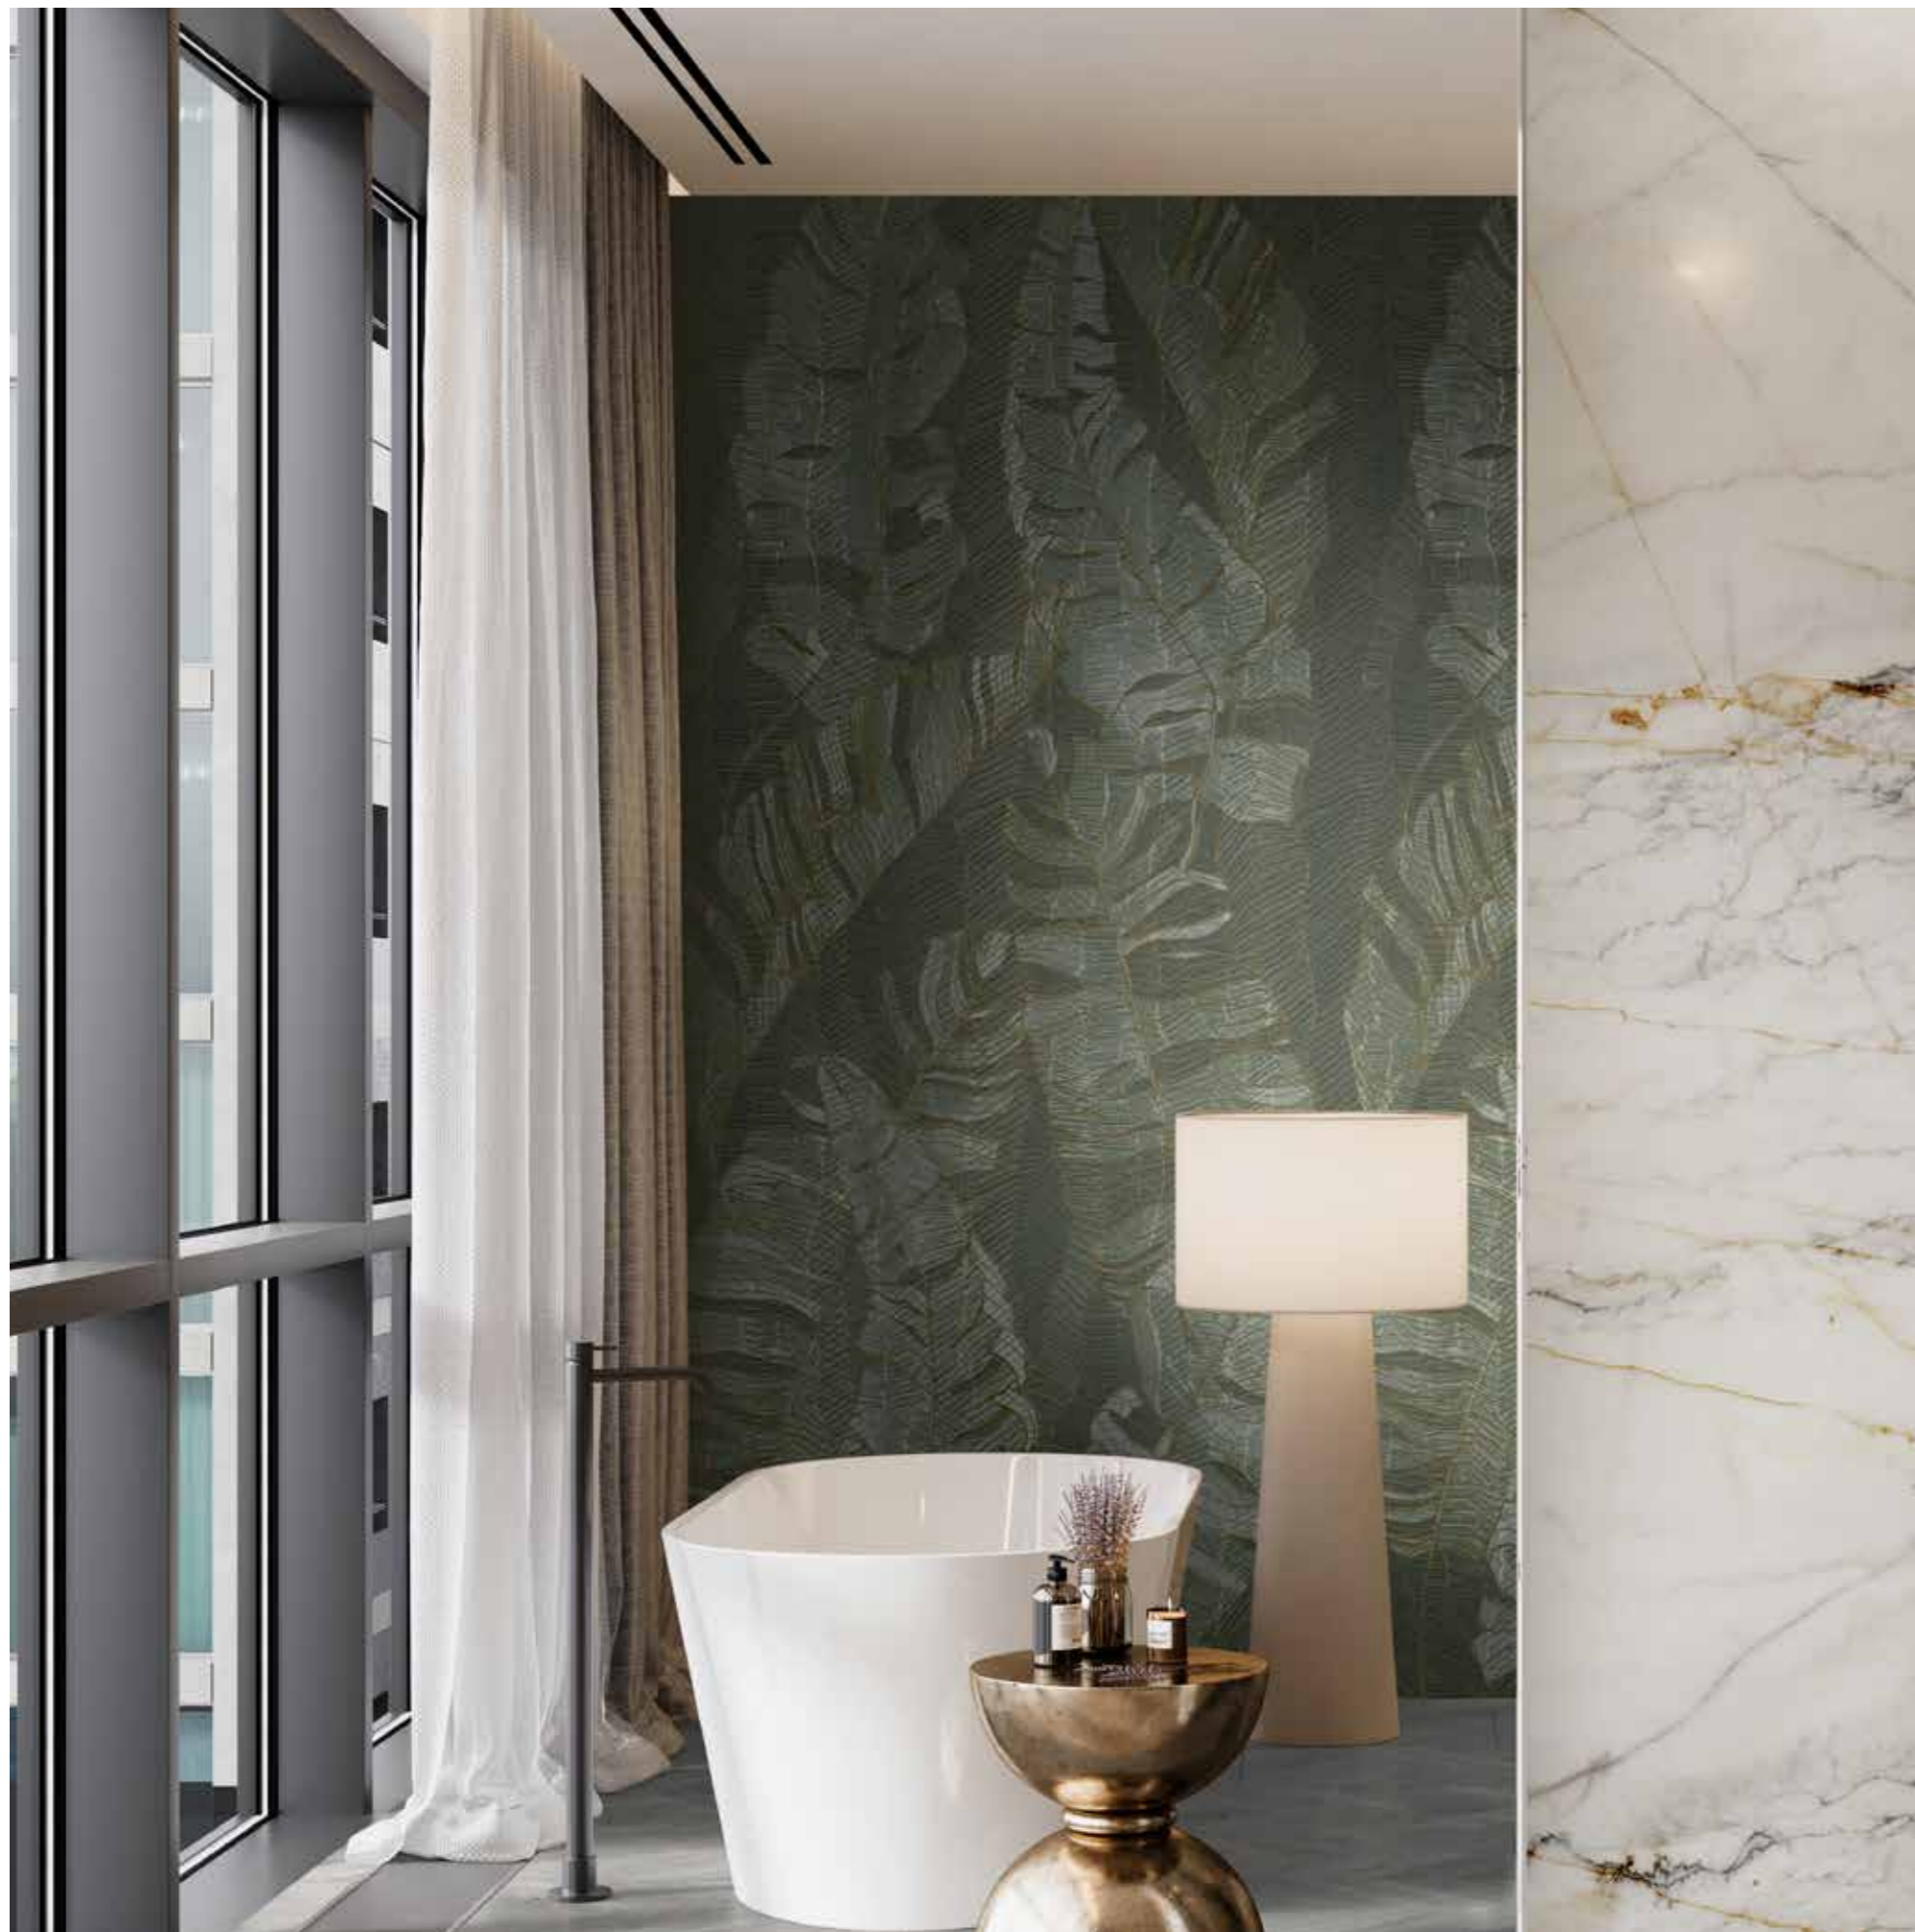

R163

Silver Sage

Peetah texture,
2800 x 1230 x 4 mm