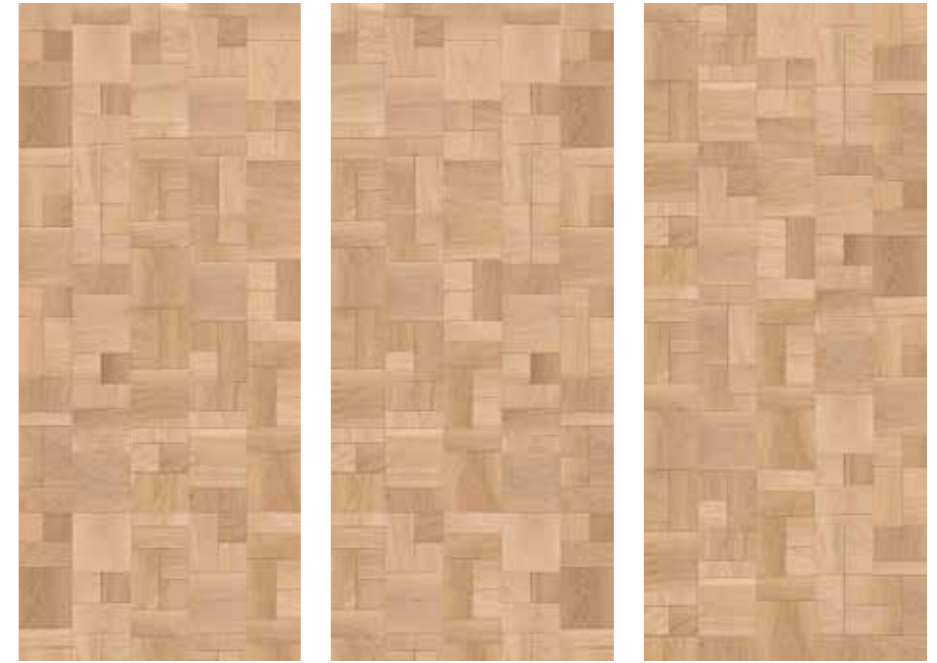

SENSOTOUCH

NEW