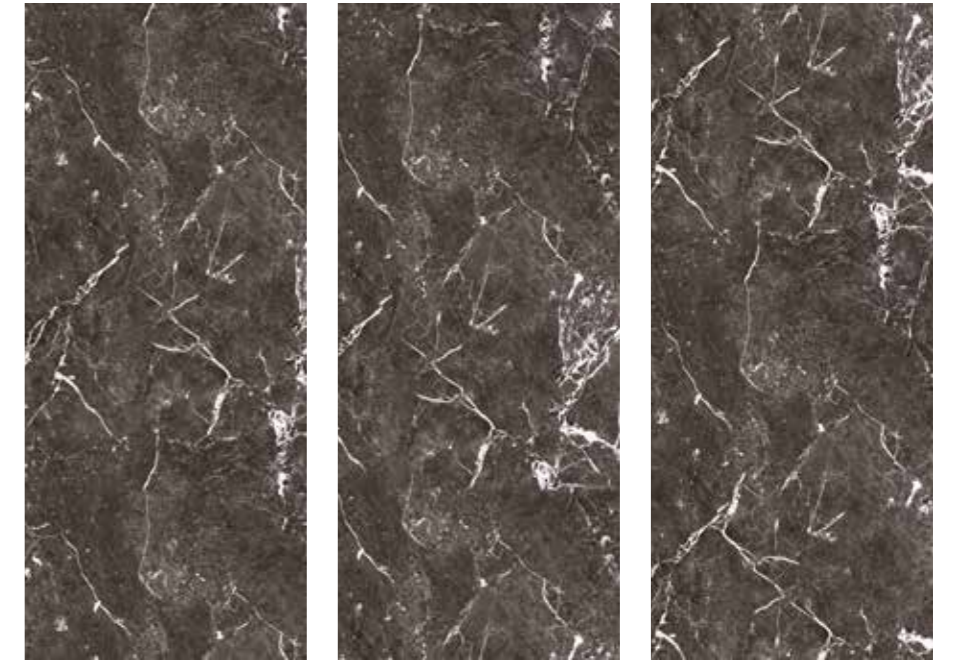

SENSOTOUCH