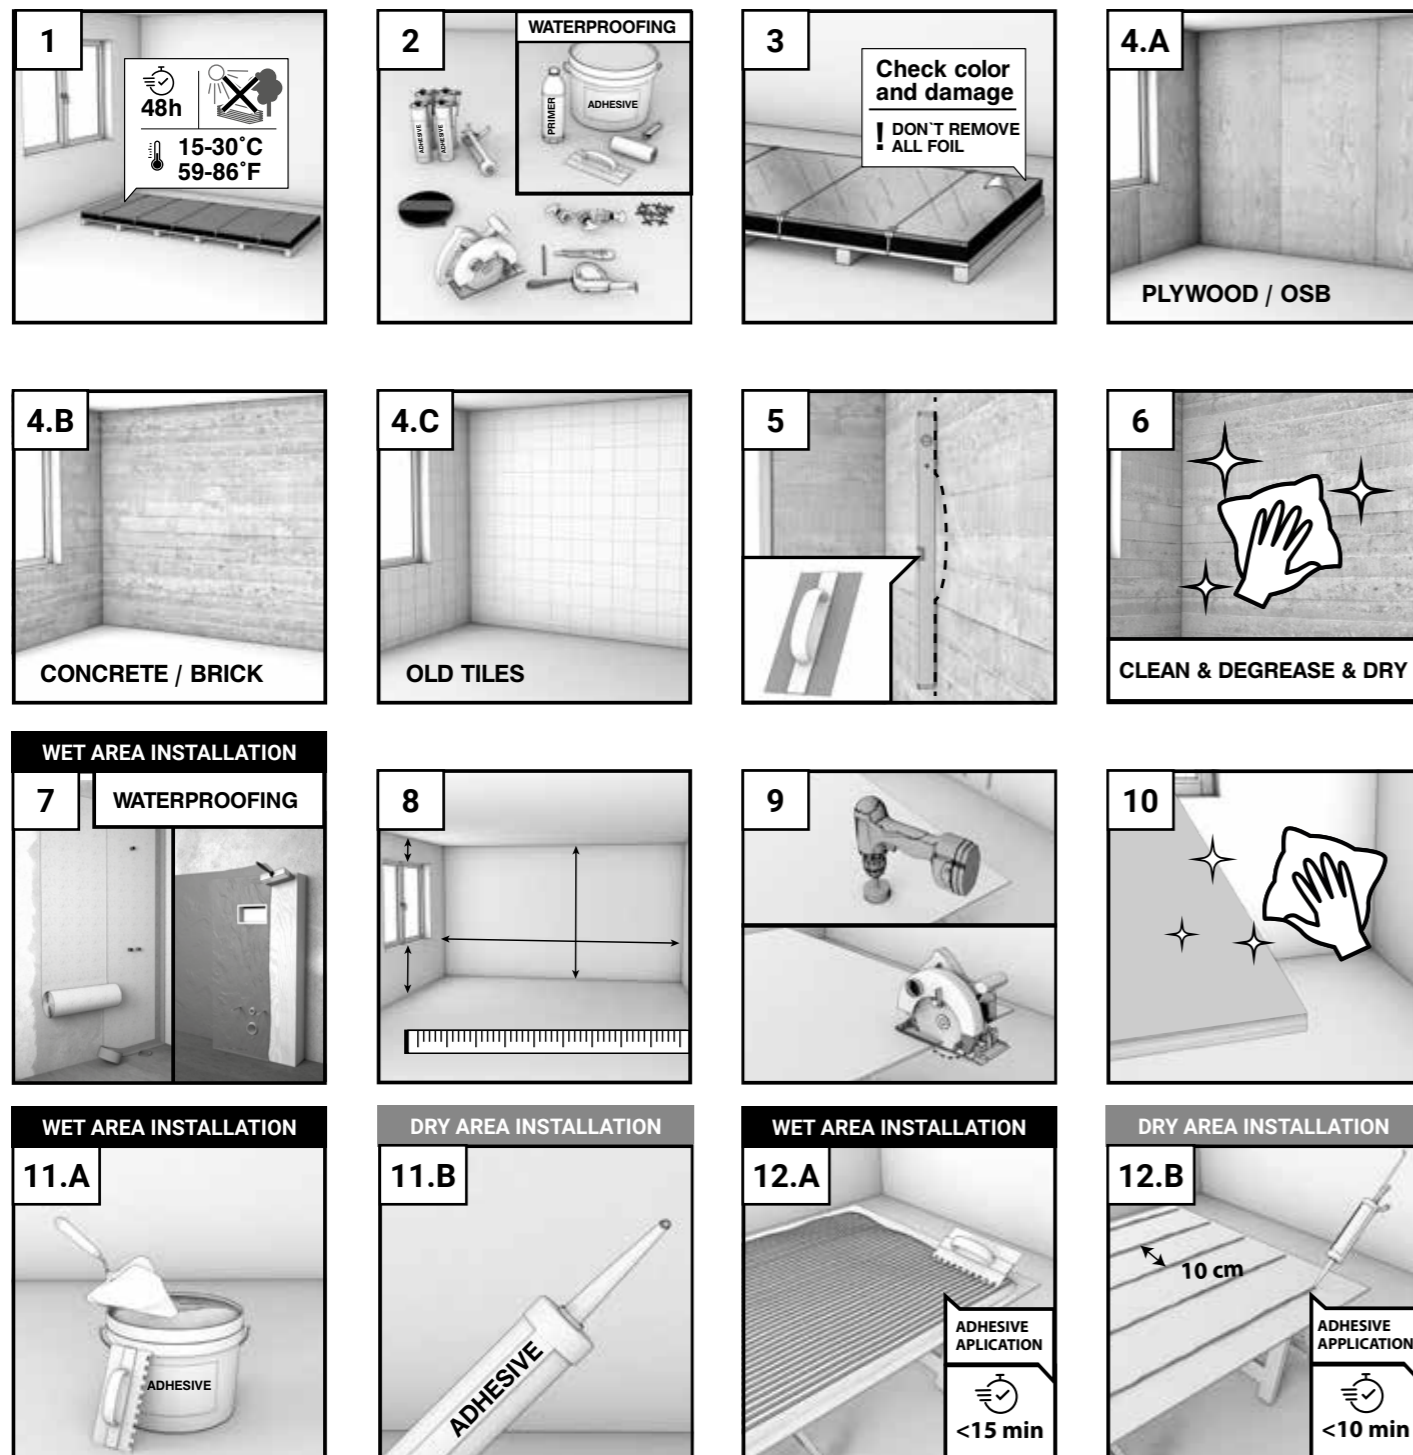

Installation Rocko Tiles

Wet & dry area installation