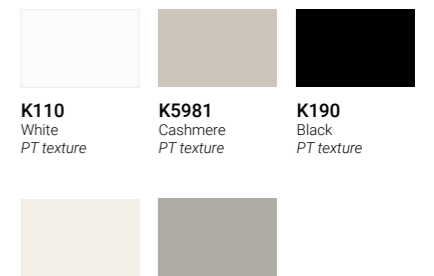

Color

K110 White PT texture
K5981 Cashmere PT texture
K190 Black PT texture

Each design includes three unique faces. Patterns do not continue across tiles.

Texture: **SE** - Sensotouch **PT** - Peetah Stone
HG - High Gloss **FN** - Flanders Oak