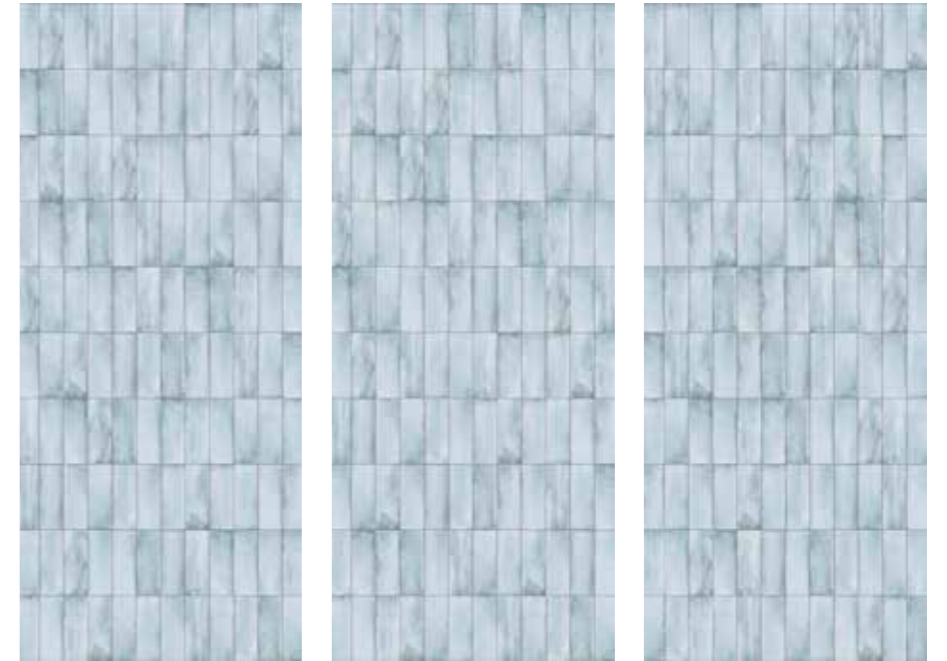

Alba Celeste

Sensotouch texture,
2.800 x 1.230 x 4 mm

SENSOTOUCH

Each design includes three unique faces. Patterns do not continue across tiles.