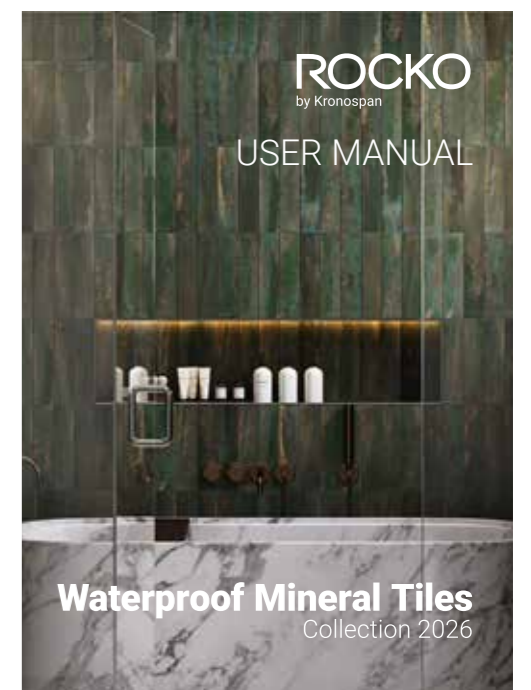

Installation Rocko Tiles

Wet & dry area installation

Detailed assembly information is available on the website, in the instructional videos or in the user manual.

www.rocko-spc.com

ROCKO

by Kronospan

www.rocko-spc.com