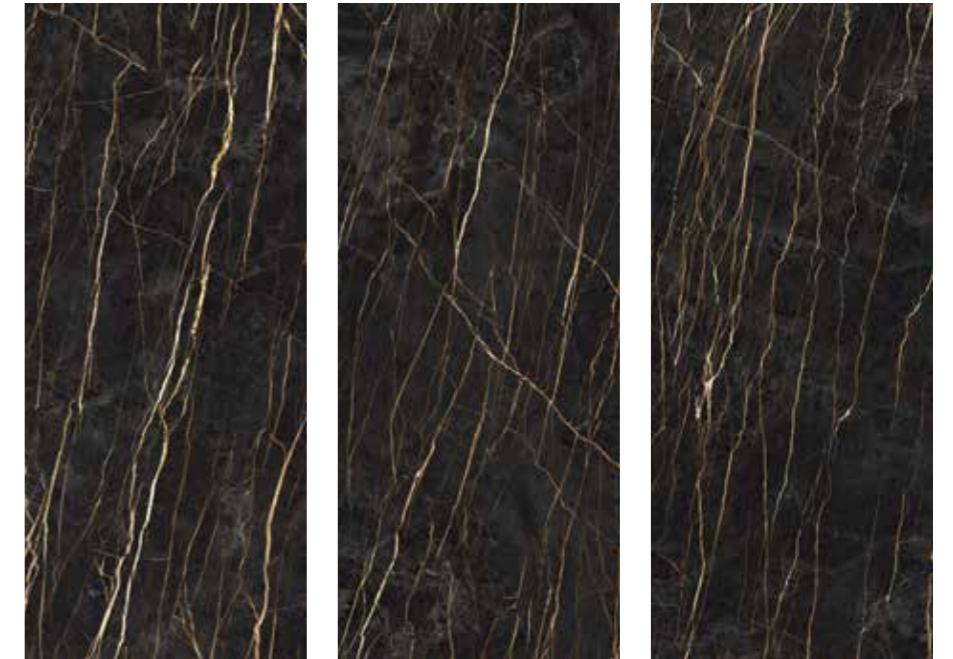

SENSOTOUCH