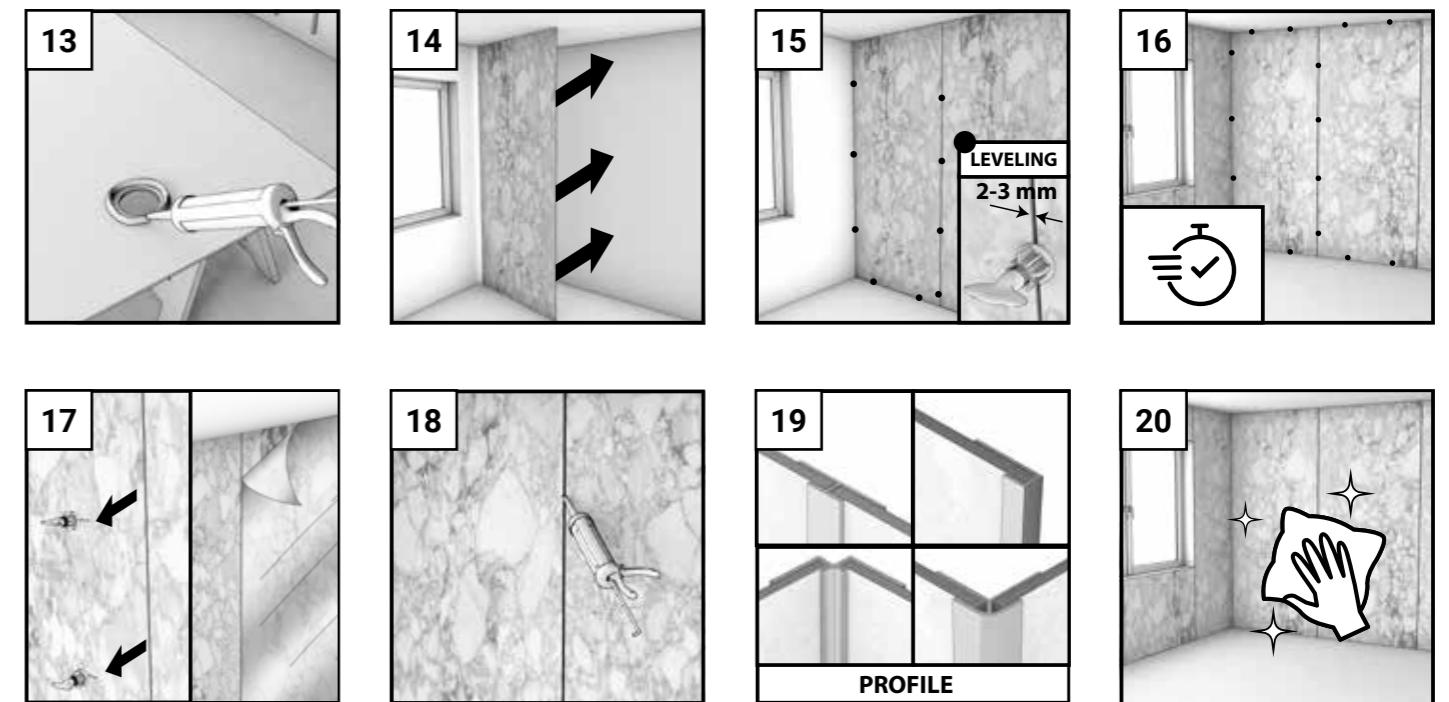

Installation Rocko Tiles

Wet & dry area installation