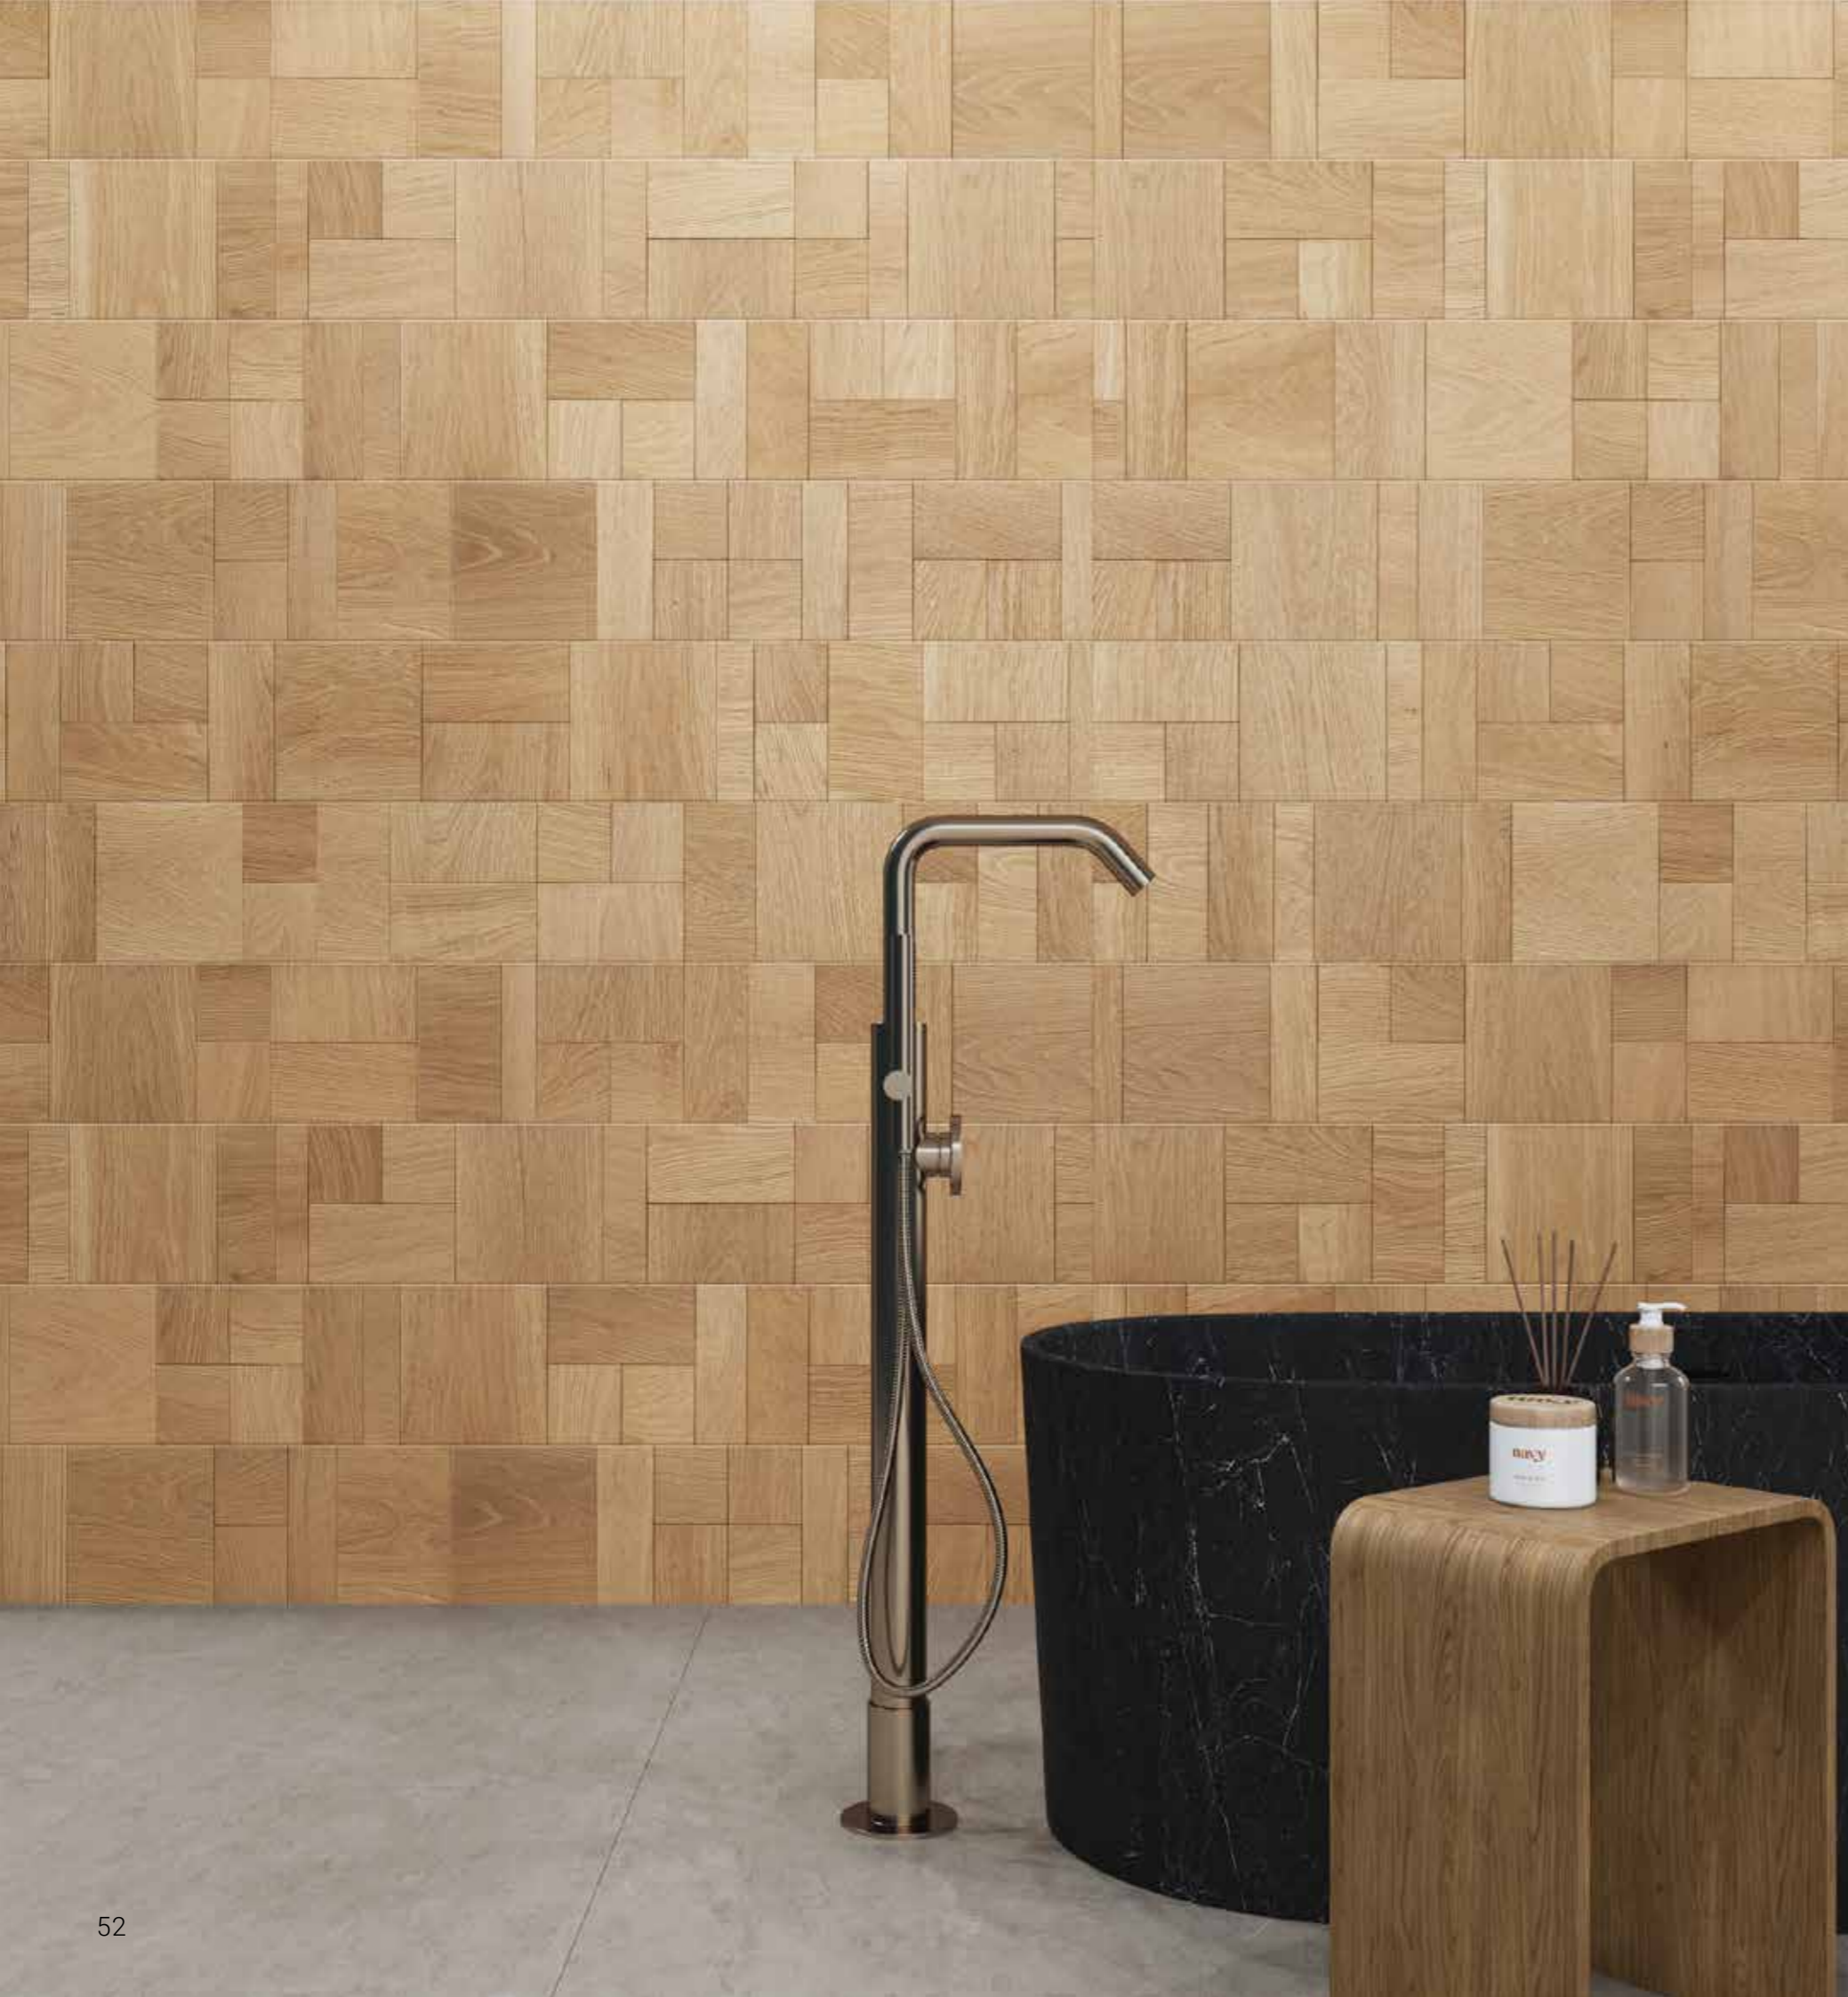

SENSOTOUCH

Patterns do not continue across tiles.

K365

Coast Evoke Oak

Flanders Oak texture,
2.800 x 1.230 x 4 mm

Patterns do not continue across tiles.

R265

Soulgrain